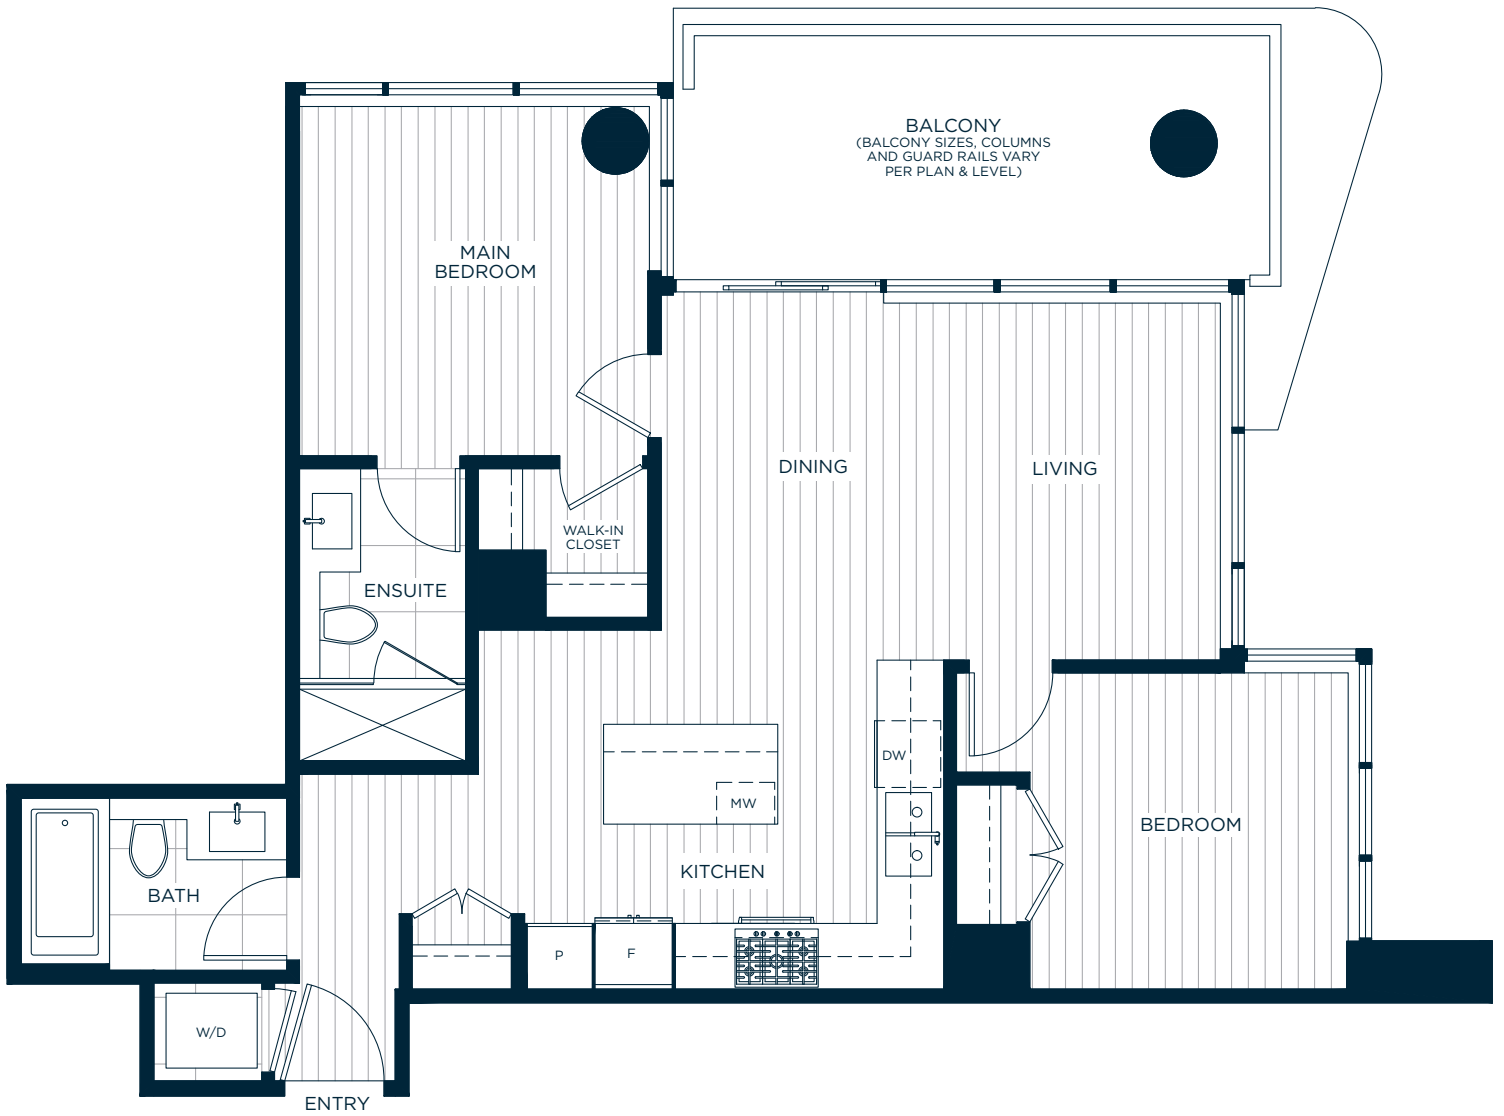

# C1

TWO BEDROOM  
TWO BATH

Riviera.  
ON THE PARK, METROTOWN.

INDOOR LIVING: APPROX. 807 SQ. FT.  
OUTDOOR LIVING: APPROX. 134 SQ. FT.  
TOTAL: APPROX. 941 SQ. FT.

LEVELS 9-34